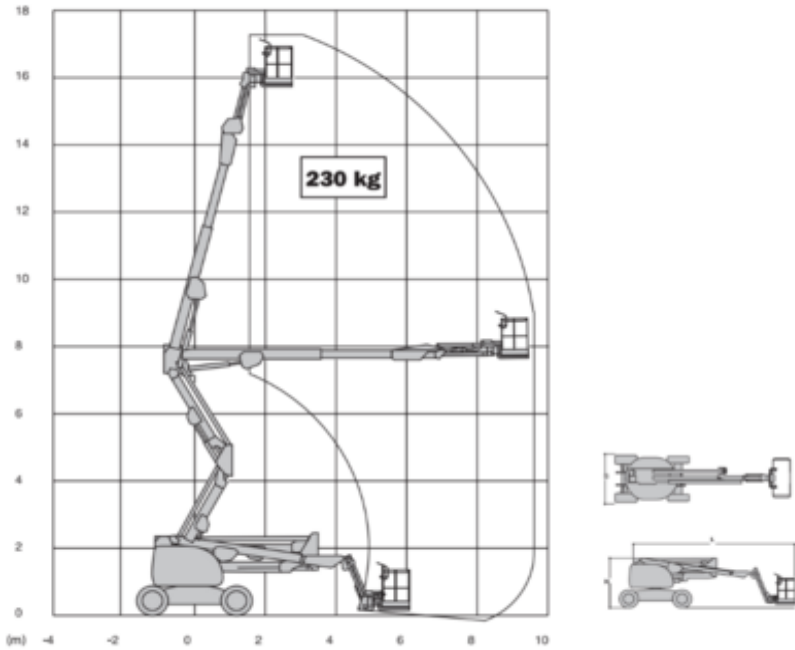

Rental code

DBA180

Machine rental classification

↕ 18

9.5

KG 227

Safety requirements

## Machine specifications

Lifting propulsion	Diesel	Rec. number of people	2
Driving propulsion	Diesel	Elevated manouvering	Yes
Max. platform height (m)	15.9	Terrain & tires	Outdoor, Foam filled
Max. working height (m)	15.81	Consumption (L/h)	8.3
Max. working outreach (m)	9.5	CO2 emission per hour (Kg)	22.161
Up and over height (m)	7.6		
Machine weight (Kg)	7300		
Transport dimensions (LxWxH)	7.77 x 2.35 x 2.27		
Platform dimensions (LxW)	1.83 x 0.76		