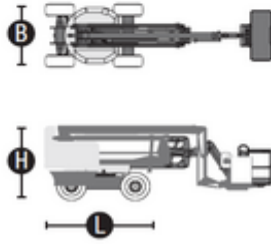

Rental code

DBA180

Machine rental classification

↕ 18

⤵ 9.5

⚖ 227

Safety requirements

Machine specifications

Lifting propulsion	Diesel
Driving propulsion	Diesel
Max. platform height (m)	15.62
Max. working height (m)	17.62
Max. working outreach (m)	9.4
Up and over height (m)	7.39
Machine weight (Kg)	7212
Transport dimensions (LxWxH)	7.5 x 2.29 x 2.16
Platform dimensions (LxW)	0.76 x 1.83

Rec. number of people	2
Elevated manouvering	Yes
Terrain & tires	Outdoor, Foam filled
Consumption (L/h)	5.4
CO2 emission per hour (Kg)	14.418