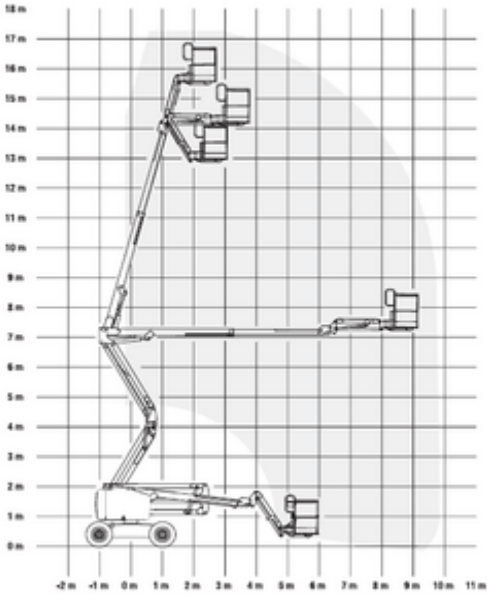

Rental code

DBA180

Machine rental classification

↕ 18

⤵ 9.5

⚖ 227

Safety requirements

Machine specifications

Lifting propulsion	Diesel
Driving propulsion	Diesel
Max. platform height (m)	15.62
Max. working height (m)	17.62
Max. working outreach (m)	9.4
Up and over height (m)	7.39
Machine weight (Kg)	7212
Transport dimensions (LxWxH)	7.5 x 2.29 x 2.16
Platform dimensions (LxW)	0.76 x 1.83