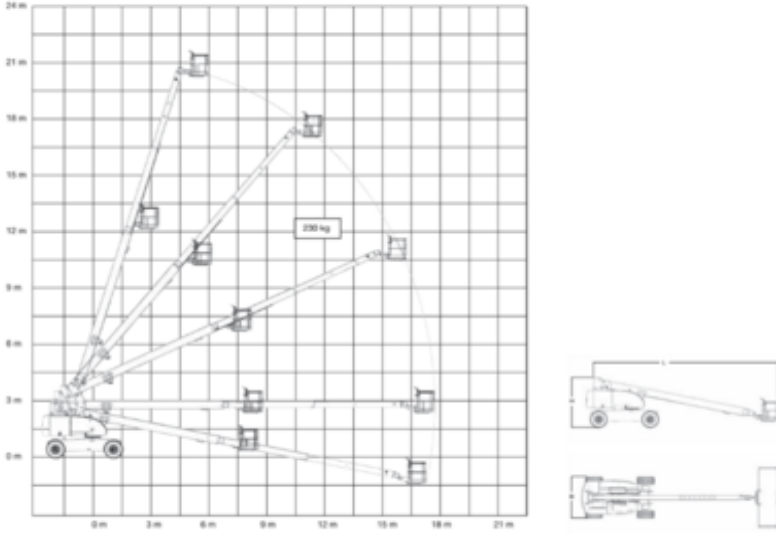

Rental code

DBT225

Machine rental classification

↕ 22.5

18

KG 230

Safety requirements

## Machine specifications

Lifting propulsion	Diesel	Elevated manouvering	Yes
Driving propulsion	Diesel	Terrain & tires	Outdoor Offroad, Foam filled
Max. platform height (m)	20.7	Consumption (L/h)	7.4
Max. working height (m)	22.7	CO2 emission per hour (Kg)	19.758
Max. working outreach (m)	18		
Machine weight (Kg)	15950		
Transport dimensions (LxWxH)	12.23 x 2.49 x 3.02		
Platform dimensions (LxW)	4.06 x 1.22		
Rec. number of people	2		