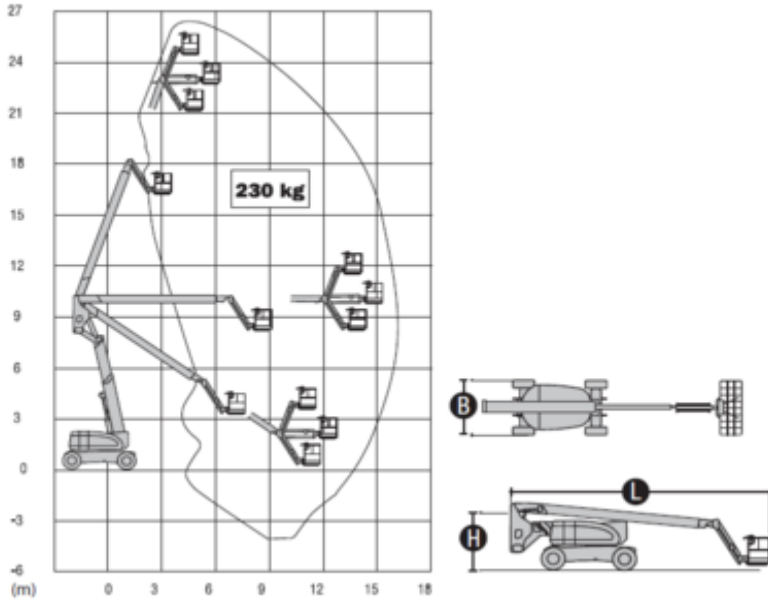

Rental code

DBA260

Machine rental classification

↕ 26

15.5

KG 227

Safety requirements

Machine specifications

Lifting propulsion	Diesel	Rec. number of people	2
Driving propulsion	Diesel	Swing radius (°)	360
Max. platform height (m)	24.4	Elevated manouvering	Yes
Max. working height (m)	26.4	Terrain & tires	Outdoor, Foam filled
Max. working outreach (m)	15.70	Consumption (L/h)	7.1
Up and over height (m)	9.78	CO2 emission per hour (Kg)	18.957
Machine weight (Kg)	16110		
Transport dimensions (LxWxH)	11.13 x 2.49 x 3		
Platform dimensions (LxW)	1.83 x 0.91		