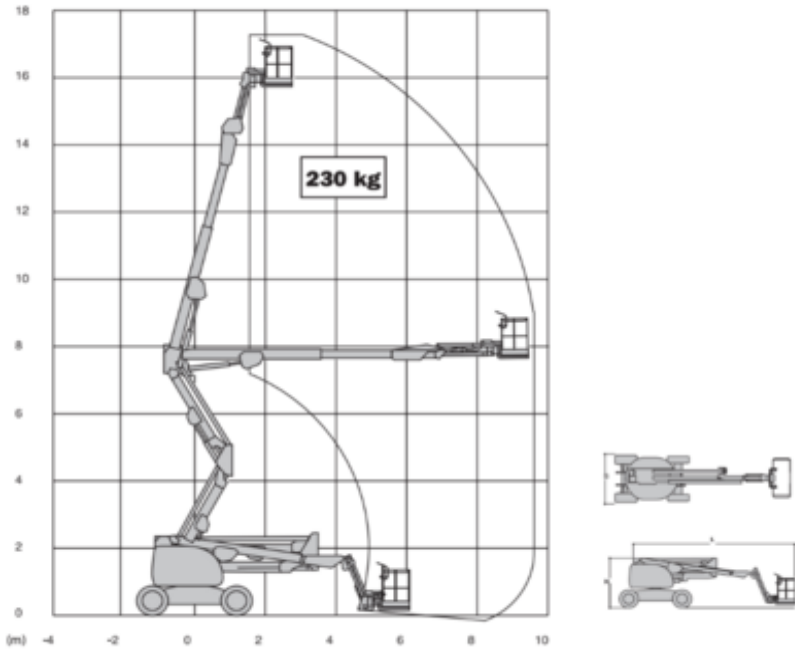

Rental code

DBA180

Machine rental classification

↕ 18

9.5

KG 227

Safety requirements

Machine specifications

Lifting propulsion	Diesel
Driving propulsion	Diesel
Max. platform height (m)	15.9
Max. working height (m)	15.81
Max. working outreach (m)	9.5
Up and over height (m)	7.6
Machine weight (Kg)	7300
Transport dimensions (LxWxH)	7.77 x 2.35 x 2.27
Platform dimensions (LxW)	1.83 x 0.76