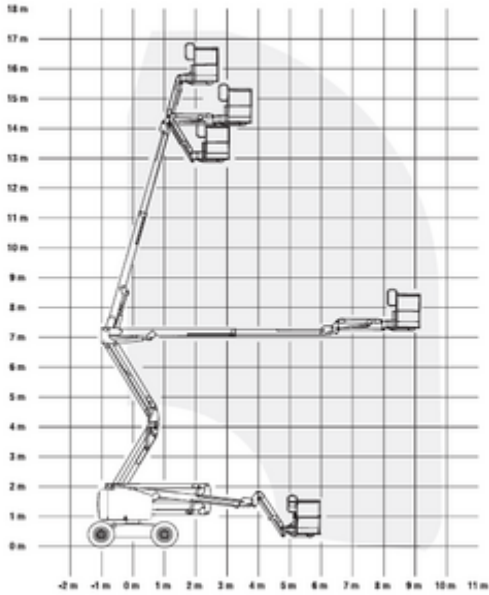

Rental code

DBA180

Machine rental classification

↕ 18

⤵ 9.5

⚖ 227

Safety requirements

Machine specifications

Lifting propulsion	Diesel
Driving propulsion	Diesel
Max. platform height (m)	15.62
Max. working height (m)	17.62
Max. working outreach (m)	9.4
Up and over height (m)	7.39
Machine weight (Kg)	7212
Transport dimensions (LxWxH)	7.5 x 2.29 x 2.16
Platform dimensions (LxW)	0.76 x 1.83