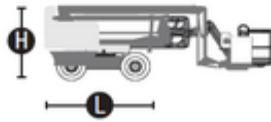

Rental code

DBA180

Machine rental classification

↕ 18

⤵ 9.5

⚖ 227

Safety requirements

Machine specifications

Lifting propulsion	Diesel
Driving propulsion	Diesel
Max. platform height (m)	15.62
Max. working height (m)	17.62
Max. working outreach (m)	9.4
Up and over height (m)	7.39
Machine weight (Kg)	7212
Transport dimensions (LxWxH)	7.5 x 2.29 x 2.16
Platform dimensions (LxW)	0.76 x 1.83