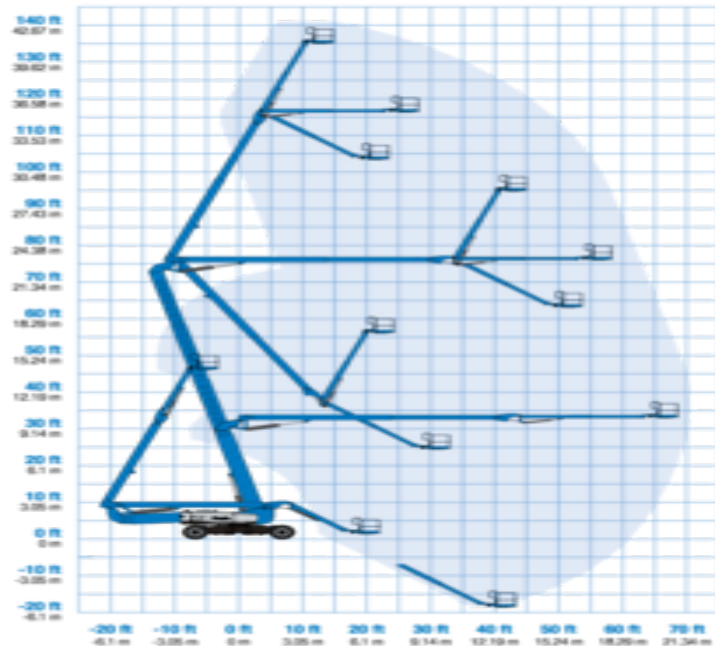

RANGE OF MOTION

ZX[®]-135/70

Rental code

DBA430

Machine rental classification

 43
  21.5
  272

Safety requirements

Machine specifications

Lifting propulsion	Electric
Driving propulsion	Diesel
Max. platform height (m)	41.15
Max. working height (m)	43.15
Max. working outreach (m)	21.3
Up and over height (m)	23.01
Machine weight (Kg)	20366
Transport dimensions (LxWxH)	12.93 x 2.46 x 3.07
Platform dimensions (LxW)	0.91 x 2.44

Rec. number of people	2
Elevated manouvering	Yes
Terrain & tires	Outdoor, Foam filled