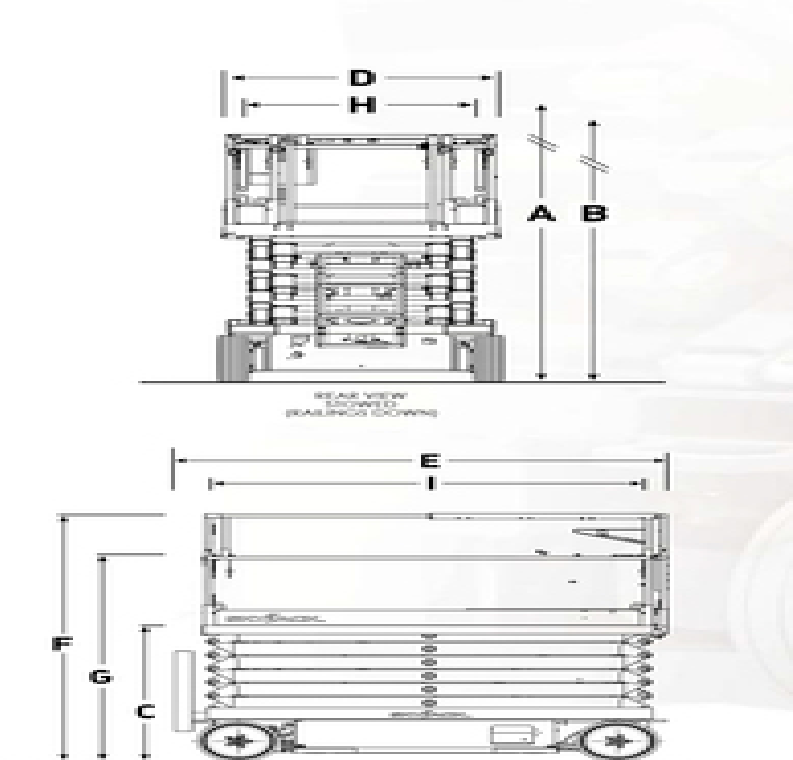

Rental code

ESN140

Machine rental classification

↕ 14

250

Safety requirements

Machine specifications

Lifting propulsion	Electric	Elevated manouvering	Yes
Driving propulsion	Electric	Charging (V)	100-120 V 220-240 V
Max. platform height (m)	11.8	Terrain & tires	Indoor Outdoor, Hard
Max. working height (m)	13.8		
Max. working outreach (m)			
Machine weight (Kg)	3400		
Transport dimensions (LxWxH)	2.4 x 1.19 x 1.99		
Platform dimensions (LxW)	1.06 x 2.2		
Rec. number of people	2		