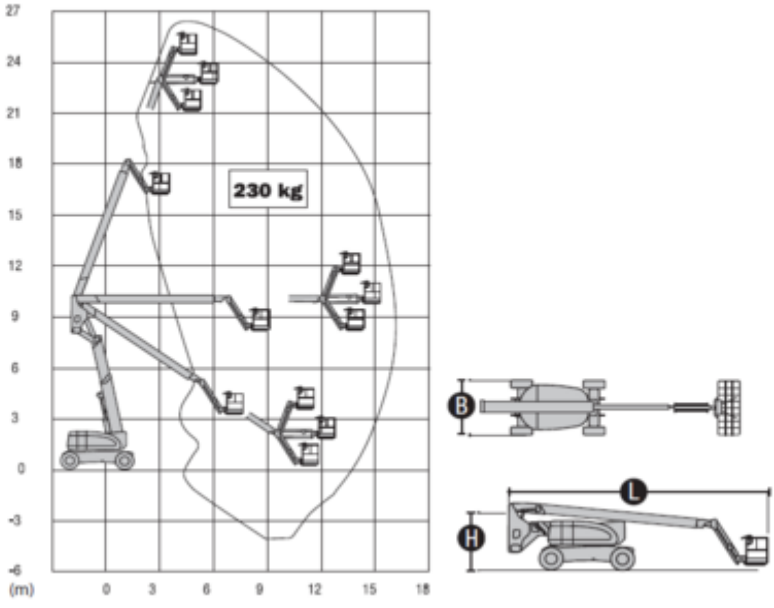

Rental code

DBA260

Machine rental classification

↕ 26

15.5

KG 227

Safety requirements

## Machine specifications

Lifting propulsion	Diesel	Rec. number of people	2
Driving propulsion	Diesel	Swing radius (°)	360
Max. platform height (m)	24.4	Elevated manouvering	Yes
Max. working height (m)	26.4	Terrain & tires	Outdoor, Foam filled
Max. working outreach (m)	15.70	Consumption (L/h)	7.1
Up and over height (m)	9.78	CO2 emission per hour (Kg)	18.957
Machine weight (Kg)	16110		
Transport dimensions (LxWxH)	11.13 x 2.49 x 3		
Platform dimensions (LxW)	1.83 x 0.91		