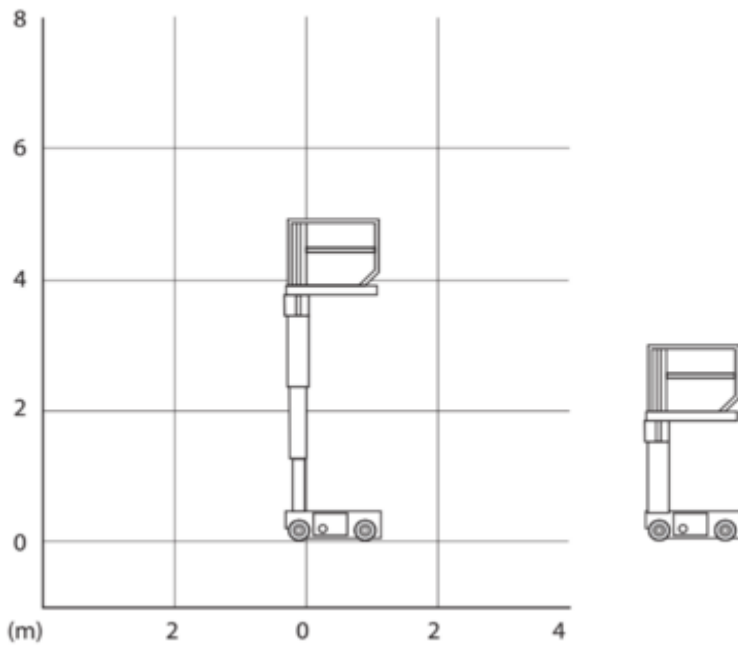

Rental code

EVM057

Machine rental classification

↕ 5.7

227

Safety requirements

Machine specifications

Lifting propulsion	Electric
Driving propulsion	Electric
Max. platform height (m)	3.66
Max. working height (m)	5.66
Max. working outreach (m)	
Drive speed (km/h)	4.8
Machine weight (Kg)	790
Transport dimensions (LxWxH)	1.36 x 0.76 x 1.65
Platform dimensions (LxW)	1.26 x 0.69

Rec. number of people	1
Ground clearance (m)	0.07
Elevated manouvering	Yes
Max. driving height (m)	3.66
Charging (V)	100-120 V 220-240 V
Terrain & tires	Indoor, Hard Non-marking
Consumption (kWh)	8.73