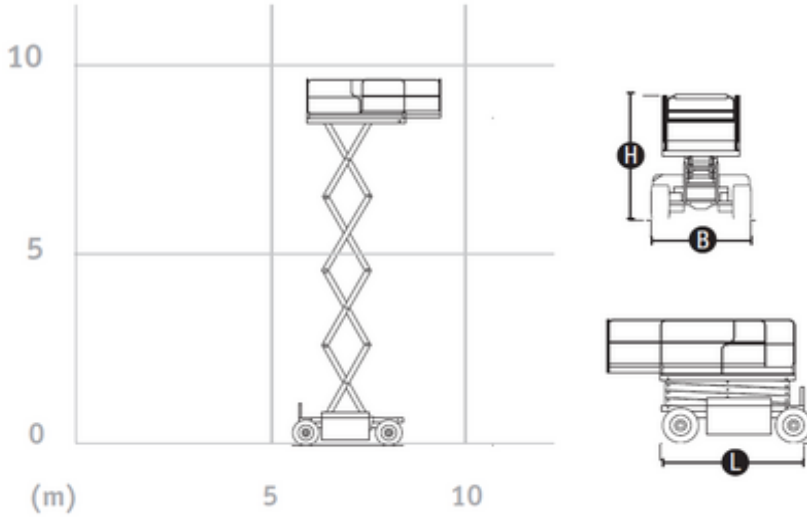

Rental code DSS099

Machine rental classification

↕ 9.9

565

Safety requirements

Machine specifications

Lifting propulsion	Diesel	Terrain & tires	Outdoor, Hard
Driving propulsion	Diesel		
Max. platform height (m)	7.9		
Max. working height (m)	7.92		
Max. working outreach (m)			
Machine weight (Kg)	3390		
Transport dimensions (LxWxH)	2.67 x 1.75 x 1.47		
Platform dimensions (LxW)	1.65 x 2.59		
Elevated maneuvering	Yes		