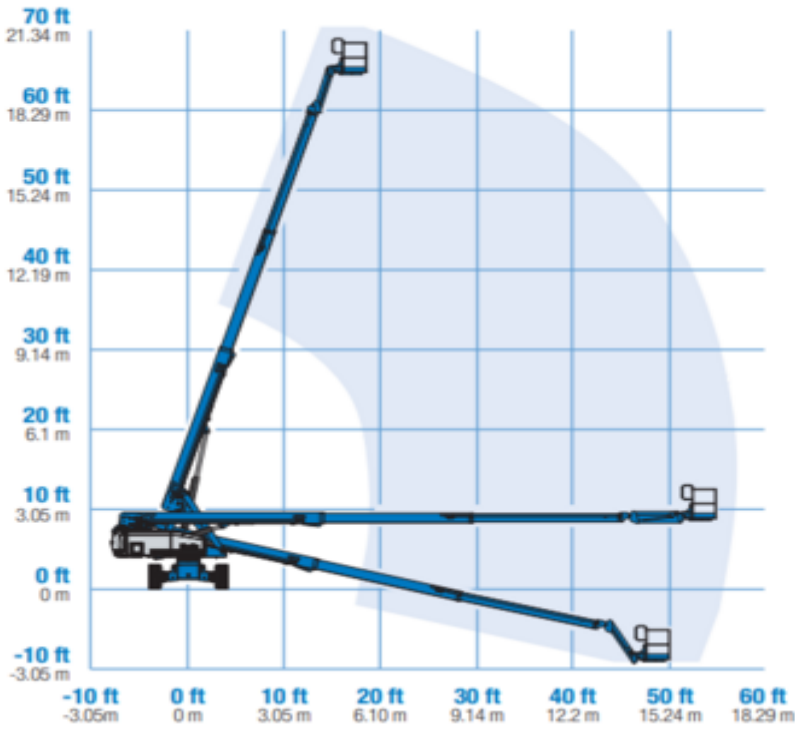

Range Of Motion S-65 (500 lb capacity)

Rental code DBT220

Machine rental classification

 22

 16.5

 227

Safety requirements

Machine specifications

Lifting propulsion	Diesel	Elevated manouvering	Yes
Driving propulsion	Diesel	Terrain & tires	Outdoor Offroad, Foam filled
Max. platform height (m)	19.8	Consumption (L/h)	8.2
Max. working height (m)	21.8	CO2 emission per hour (Kg)	21.894
Max. working outreach (m)	16.51		
Machine weight (Kg)	10024		
Transport dimensions (LxWxH)	9.5 x 2.49 x 2.72		
Platform dimensions (LxW)	0.91 x 2.44		
Rec. number of people	2		