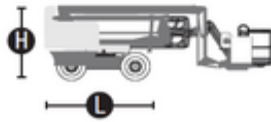

Rental code

DBA180

Machine rental classification

↕ 18

9.5

KG 227

Safety requirements

## Machine specifications

Lifting propulsion	Diesel	Rec. number of people	2
Driving propulsion	Diesel	Elevated manouvering	Yes
Max. platform height (m)	15.62	Terrain & tires	Outdoor, Foam filled
Max. working height (m)	17.62	Consumption (L/h)	5.4
Max. working outreach (m)	9.4	CO2 emission per hour (Kg)	14.418
Up and over height (m)	7.39		
Machine weight (Kg)	7212		
Transport dimensions (LxWxH)	7.5 x 2.29 x 2.16		
Platform dimensions (LxW)	0.76 x 1.83		