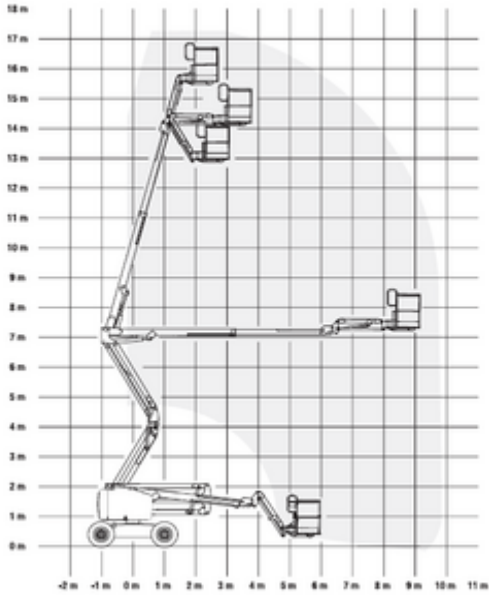

Rental code

DBA180

Machine rental classification

↕ 18

9.5

KG 227

Safety requirements

## Machine specifications

Lifting propulsion	Diesel	Rec. number of people	2
Driving propulsion	Diesel	Elevated manouvering	Yes
Max. platform height (m)	15.62	Terrain & tires	Outdoor, Foam filled
Max. working height (m)	17.62	Consumption (L/h)	5.4
Max. working outreach (m)	9.4	CO2 emission per hour (Kg)	14.418
Up and over height (m)	7.39		
Machine weight (Kg)	7212		
Transport dimensions (LxWxH)	7.5 x 2.29 x 2.16		
Platform dimensions (LxW)	0.76 x 1.83		