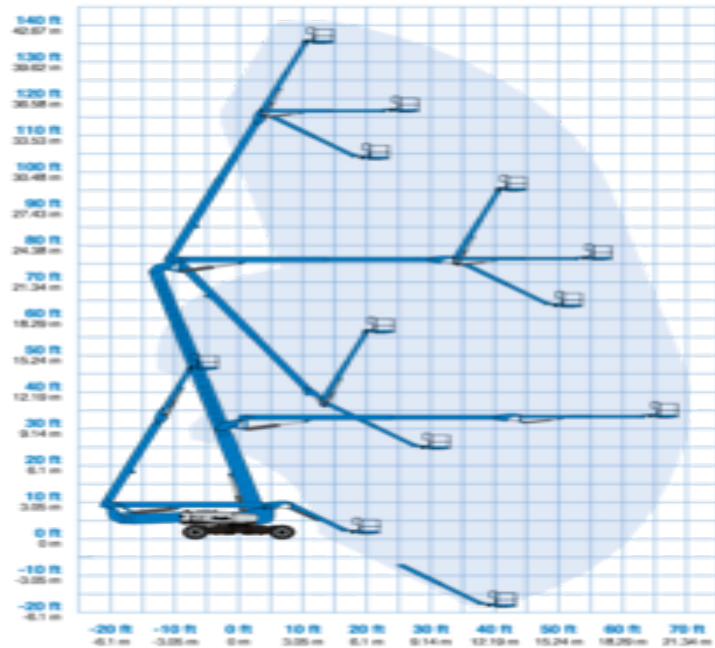

RANGE OF MOTION

ZX[®]-135/70

Rental code

DBA430

Machine rental classification

 43

 21.5

 272

Safety requirements

Machine specifications

Lifting propulsion	Electric
Driving propulsion	Diesel
Max. platform height (m)	41.15
Max. working height (m)	43.15
Max. working outreach (m)	21.3
Up and over height (m)	23.01
Machine weight (Kg)	20366
Transport dimensions (LxWxH)	12.93 x 2.46 x 3.07
Platform dimensions (LxW)	0.91 x 2.44

Rec. number of people	2
Elevated manouvering	Yes
Terrain & tires	Outdoor, Foam filled